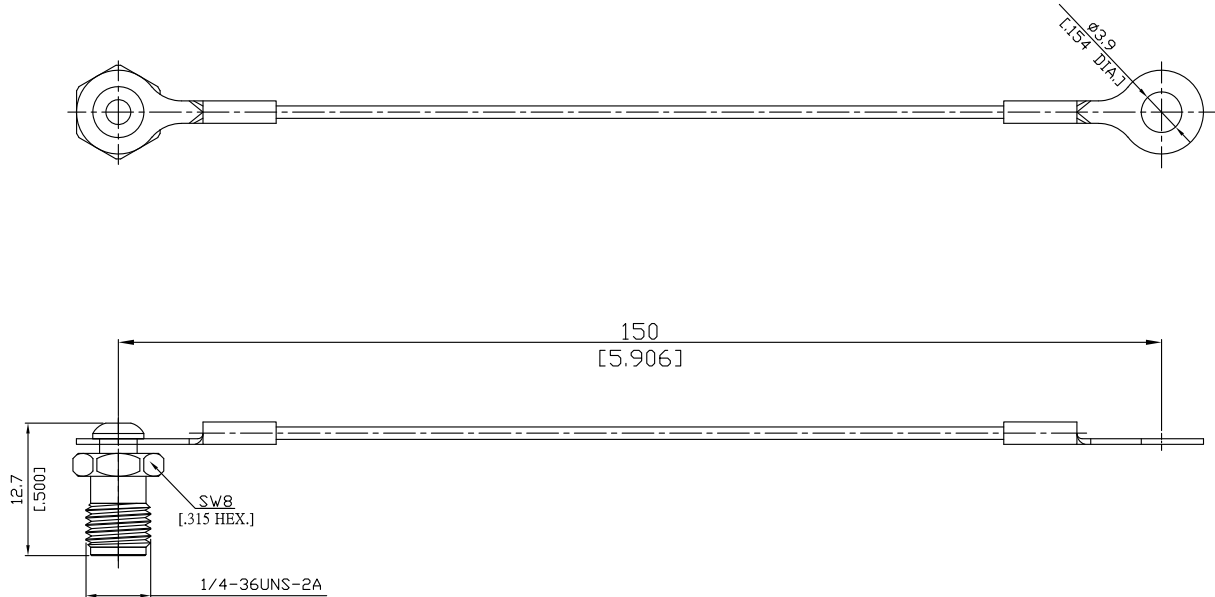

SMA Straight Protective Cap With Wire Rope Chain Jack

SMA2A00-1270B-150/-X

All dimensions are in mm [inch]  
Tolerances according to DIN ISO 2768-mH

**Mechanical Data**

Coupling mechanisms Screw-lock  
Weight N/A

**Environmental Data**

Temperature range -65°C to +165°C  
RoHS compliant

**Material And Plating**

Connector parts	Material	Plating
Body	Stainless Steel	Passivated
Chain	Stainless Steel	N/A

**Packing**

Single or 100