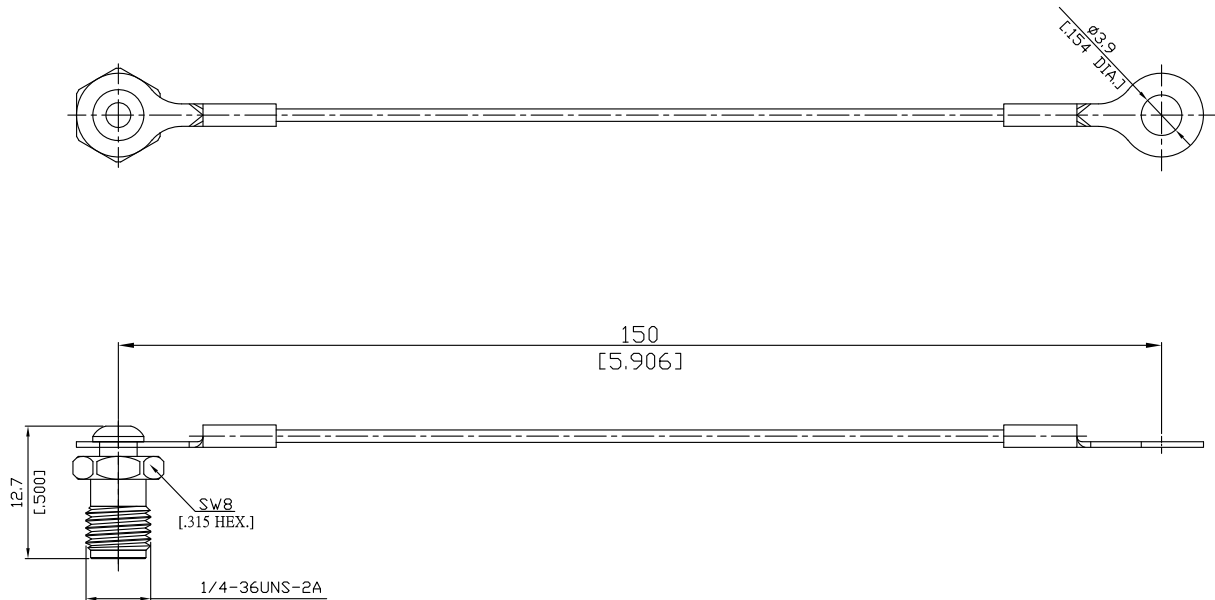

SMA Straight Protective Cap With Wire Rope Chain Jack
SMA2A00-1270B-150/-1

All dimensions are in mm [inch]
Tolerances according to DIN ISO 2768-mH

Mechanical Data

Coupling mechanisms Screw-lock
Weight N/A

Environmental Data

Temperature range -65°C to +165°C
RoHS compliant

Material And Plating

Connector parts	Material	Plating
Body	Brass	Gold plating(Nickel underplated)
Chain	Stainless Steel	N/A

Packing

Single or 100