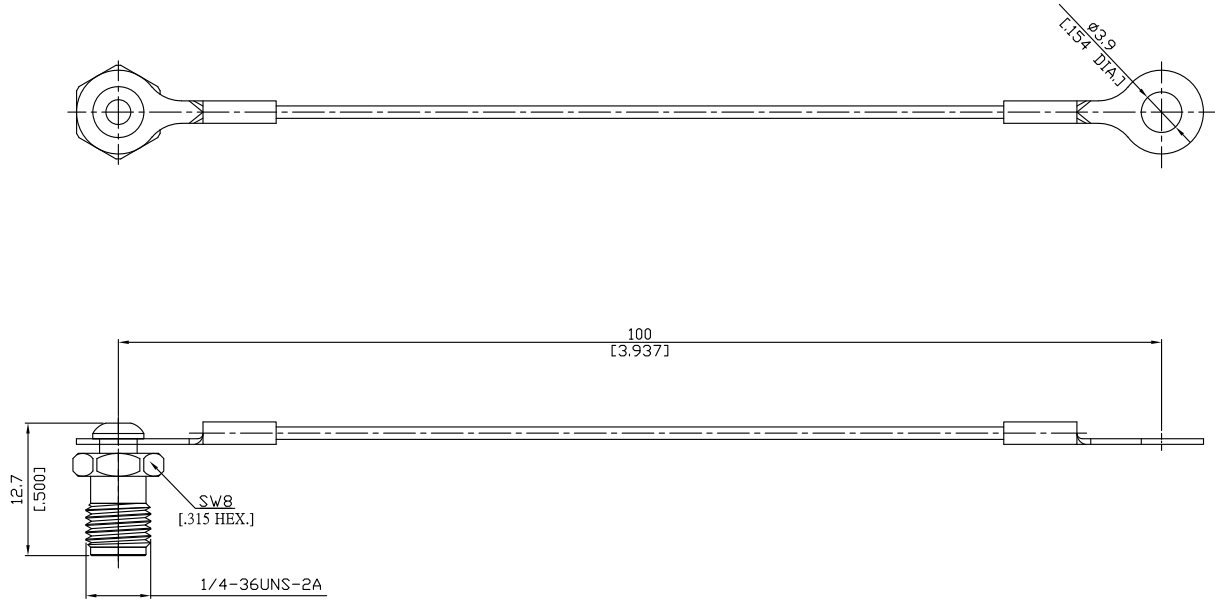

SMA Straight Protective Cap With Wire Rope Chain Jack

SMA2A00-1270B-100/-X

All dimensions are in mm [inch]  
Tolerances according to DIN ISO 2768-mH

**Mechanical Data**

Coupling mechanisms Screw-lock  
Weight N/A

**Environmental Data**

Temperature range -65°C to +165°C  
RoHS compliant

**Material And Plating**

Connector parts	Material	Plating
Body	Stainless Steel	Passivated
Chain	Stainless Steel	N/A

**Packing**

Single or 100