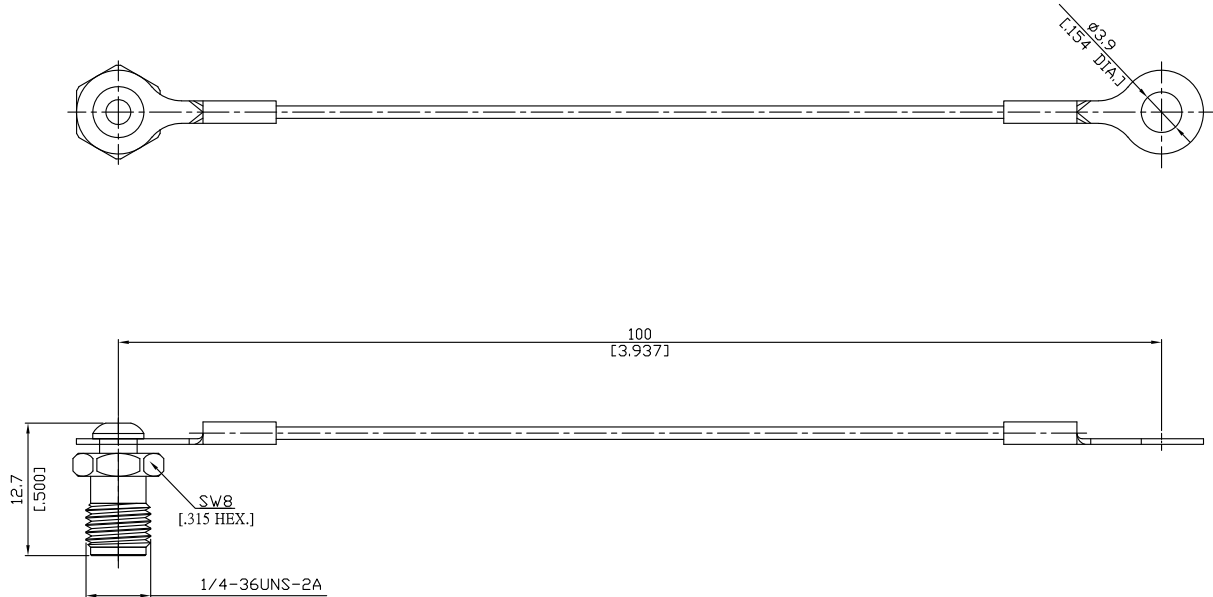

**SMA Straight Protective Cap With Wire Rope Chain Jack**
**SMA2A00-1270B-100/-1**

All dimensions are in mm [inch]  
Tolerances according to DIN ISO 2768-mH

**Mechanical Data**

Coupling mechanisms Screw-lock  
Weight N/A

**Environmental Data**

Temperature range -65°C to +165°C  
RoHS compliant

**Material And Plating**

Connector parts	Material	Plating
Body	Brass	Gold plating(Nickel underplated)
Chain	Stainless Steel	N/A

**Packing**