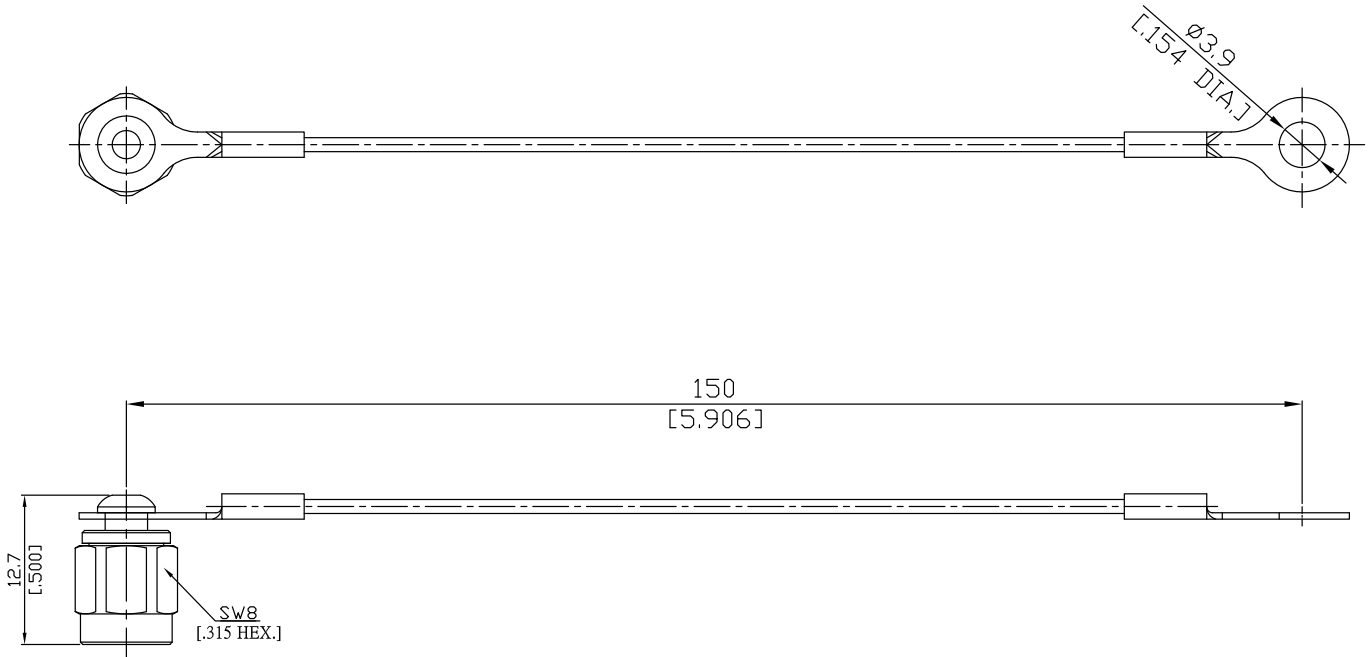

**SMA Straight Protective Cap With Wire Rope Chain Plug**
**SMA1A00-1270B-150/-XX**

All dimensions are in mm [inch]  
Tolerances according to DIN ISO 2768-mH

**Mechanical Data**

Coupling mechanisms Screw-lock  
Weight N/A

**Environmental Data**

Temperature range -65°C to +165°C  
RoHS compliant

**Material And Plating**

Connector parts	Material	Plating
Body	Stainless Steel	Passivated
Gasket	Silicone Rubber	
Coupling nut	Stainless Steel	Passivated
Chain	Stainless Steel	N/A