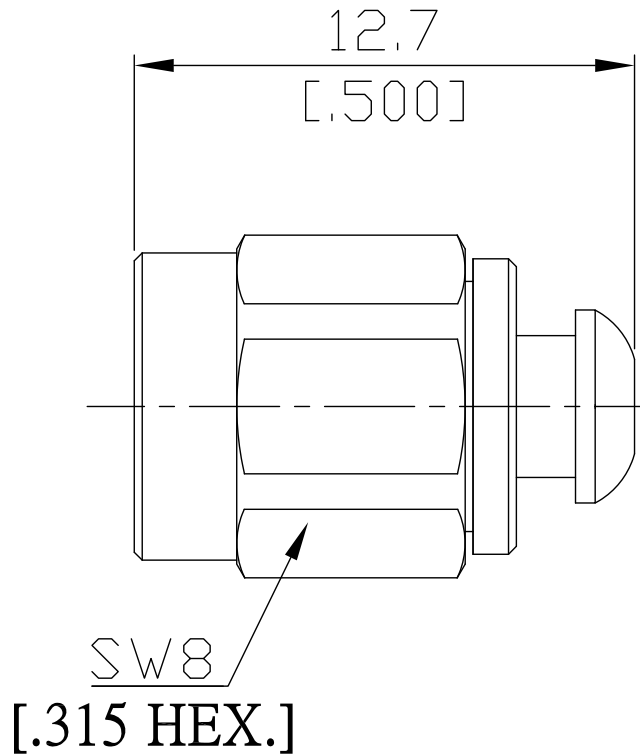

SMA Straight Protective Cap Plug
SMA1A00-1270A/-XX

All dimensions are in mm [inch]
Tolerances according to DIN ISO 2768-mH

Mechanical Data

Coupling mechanisms Screw-lock
Weight N/A

Environmental Data

Temperature range -65°C to +165°C
RoHS compliant

Material And Plating

Connector parts	Material	Plating
Body	Stainless Steel	Passivated
Gasket	Silicone Rubber	
Coupling nut	Stainless Steel	Passivated

Packing

Single or 100