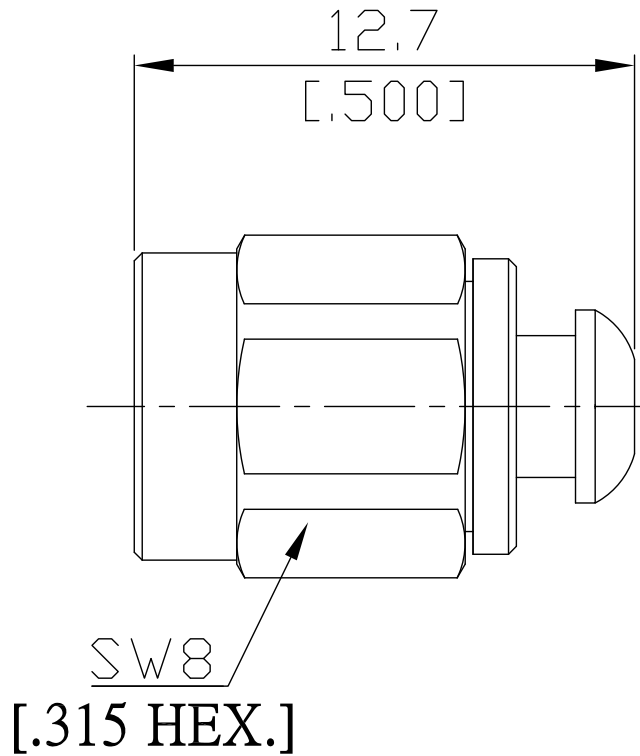

**SMA Straight Protective Cap Plug**
**SMA1A00-1270A/-11**

All dimensions are in mm [inch]

Tolerances according to DIN ISO 2768-mH

**Mechanical Data**

 Coupling mechanisms      Screw-lock  
 Weight                              N/A

**Environmental Data**

 Temperature range      -65°C to +165°C  
 RoHS                              compliant

**Material And Plating**

Connector parts	Material	Plating
Body	Brass	Gold plating(Nickel underplated)
Gasket	Silicone Rubber	
Coupling nut	Brass	Gold plating(Nickel underplated)