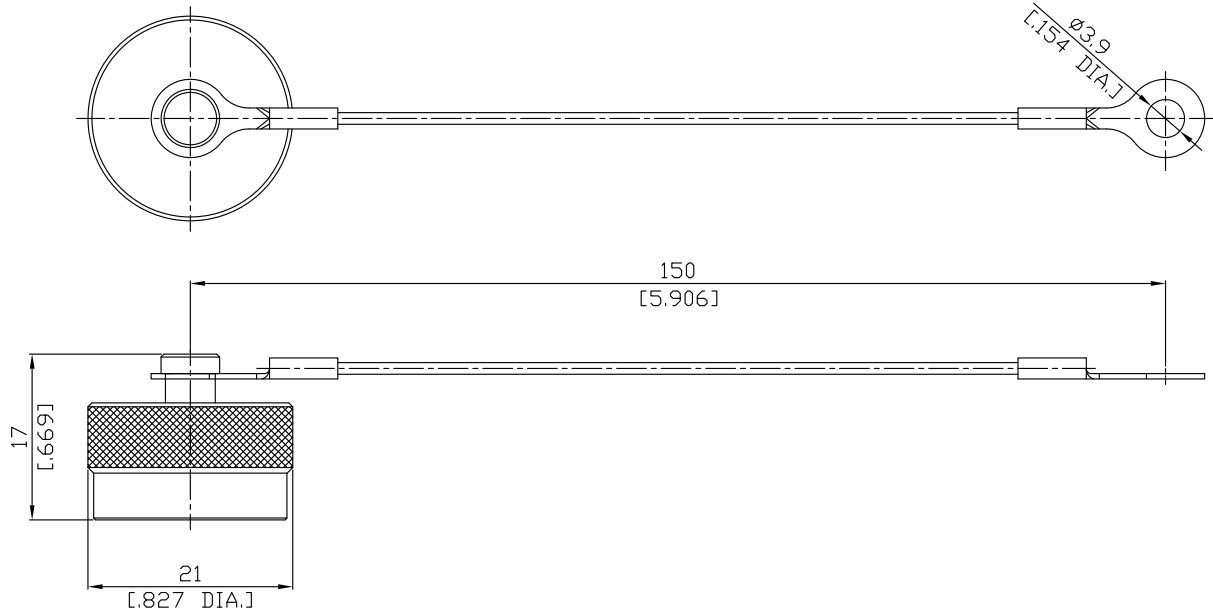

**N Straight Protective Cap With
Wire Rope Chain Plug**
N1A00-1700B-150/-3

All dimensions are in mm [inch]

Tolerances according to DIN ISO 2768-mH

Mechanical Data

Coupling mechanisms Screw-lock
Weight N/A

Environmental Data

Temperature range -65°C to +165°C
RoHS compliant

Material And Plating

| Connector parts | Material | Plating |
|-----------------|-----------------|---------|
| Gasket | Silicone Rubber | |
| Coupling nut | Brass | Nickel |
| Chain | Stainless Steel | N/A |